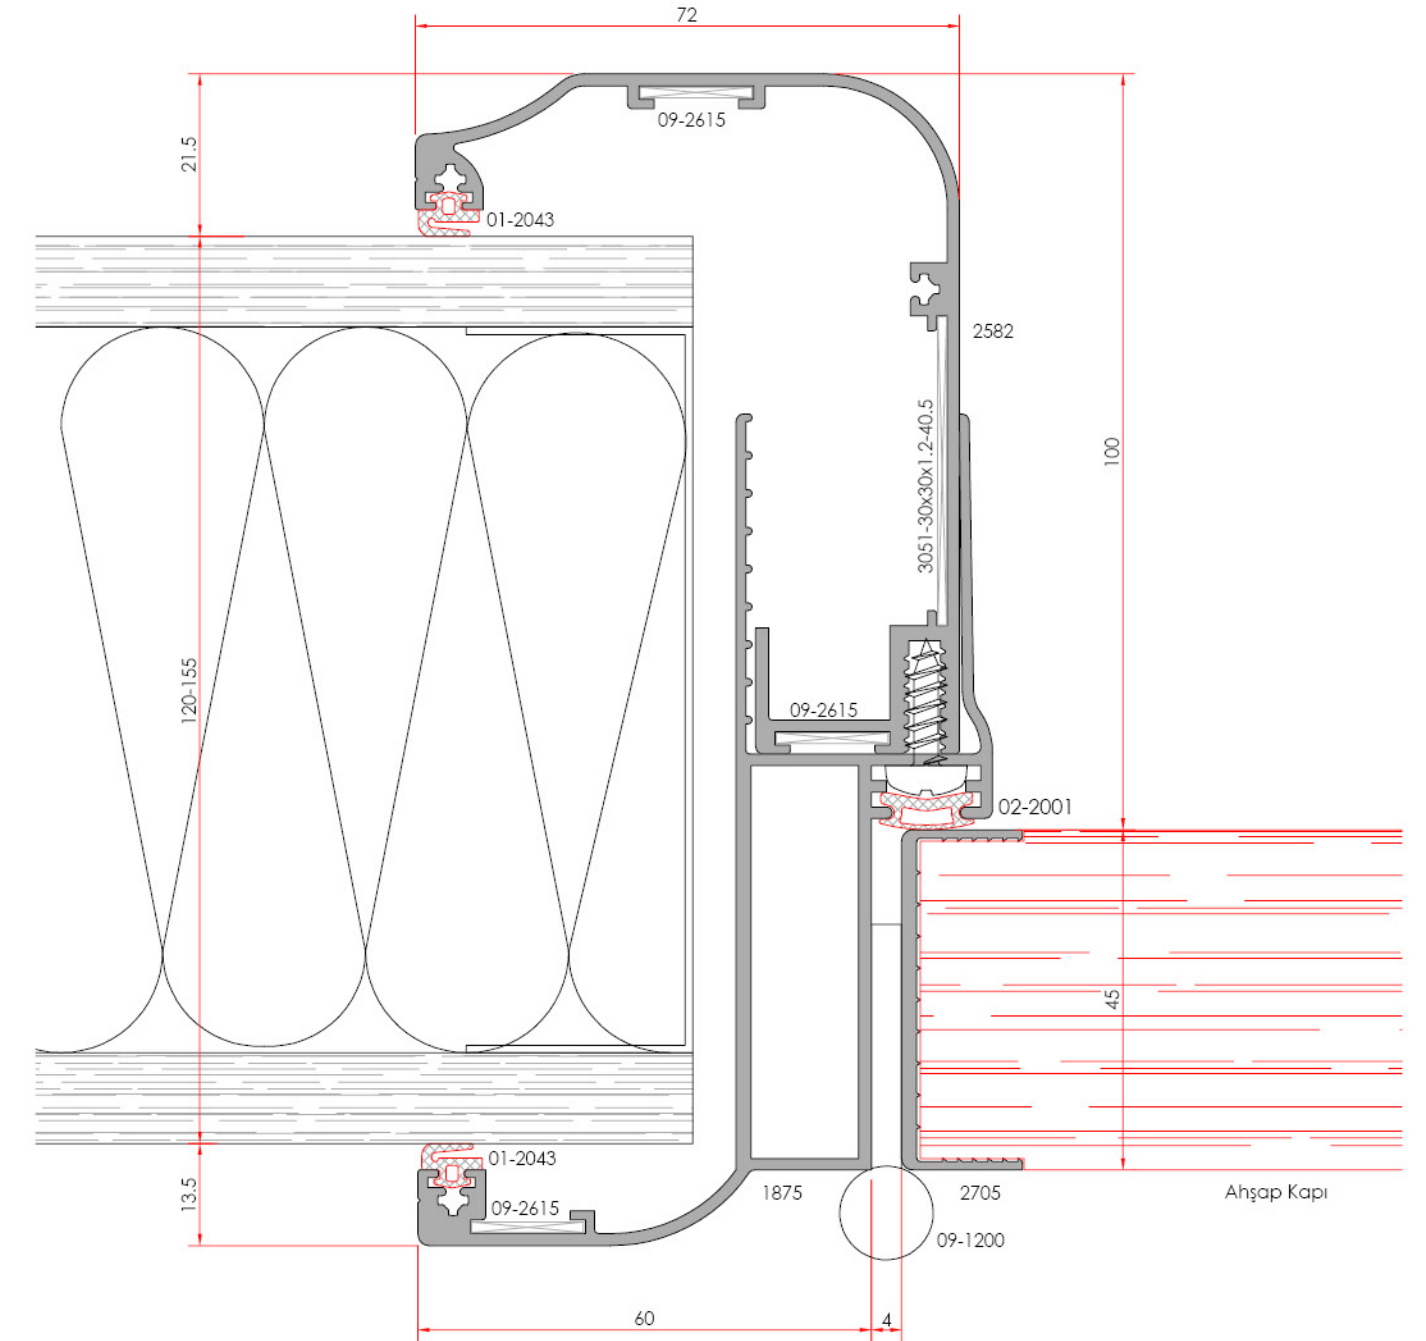

System Code	Profile No	Weight kg/m
1328	1328	3.990

Vent Cover Profile
Kanat Kapak Profili

System Code	Profile No	Weight kg/m
2705	2705	0.293

Door Vent Profile
Kapı kanat profili

System Code	Profile No	Weight kg/m
AO90 V 03	1273	0.842