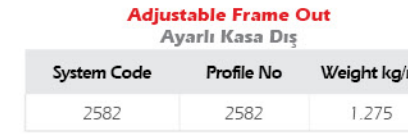

Adjustable Frame Adapter
Ayarlı Kasa Adaptör

System Code	Profile No	Weight kg/m
1728	1728	1.155

Vent Adapter Profile
Kanat Adaptör Profili

System Code	Profile No	Weight kg/m
AO90 A 06	1295	1.796

Corner Wedge Profile
Köşe Takozu