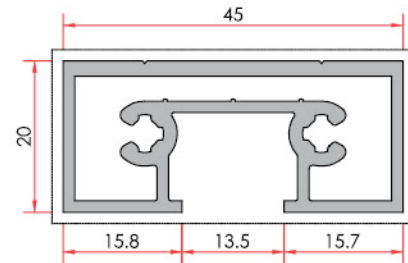

Adjustable Frame Adapter
Ayarlı Kasa Adaptör

System Code	Profile No	Weight kg/m
1728	1728	1.155

Vent Adapter Profile
Kanat Adaptör Profili

System Code	Profile No	Weight kg/m
AO90 A 06	1295	1.796

Corner Wedge Profile
Köşe Takozu

System Code	Profile No	Weight kg/m
1328	1328	3.990

Vent Cover Profile
Kanat Kapak Profili

System Code	Profile No	Weight kg/m
2705	2705	0.293

Door Vent Profile
Kapı kanat profili

System Code	Profile No	Weight kg/m
AO90 V 03	1273	0.842