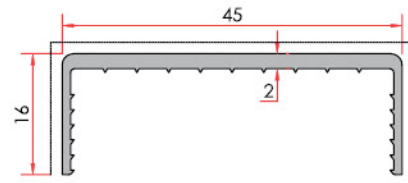

Adjustable Frame Adapter
Ayarlı Kasa Adaptör

System Code	Profile No	Weight kg/m
1728	1728	1.155

Vent Adapter Profile
Kanat Adaptör Profili

System Code	Profile No	Weight kg/m
AO90 A 06	1295	1.796

Corner Wedge Profile
Köşe Takozu

System Code	Profile No	Weight kg/m
1328	1328	3.990

Vent Cover Profile
Kanat Kapak Profili

System Code	Profile No	Weight kg/m
2705	2705	0.293

Door Vent Profile
Kapı kanat profili

System Code	Profile No	Weight kg/m
AO90 V 03	1273	0.842