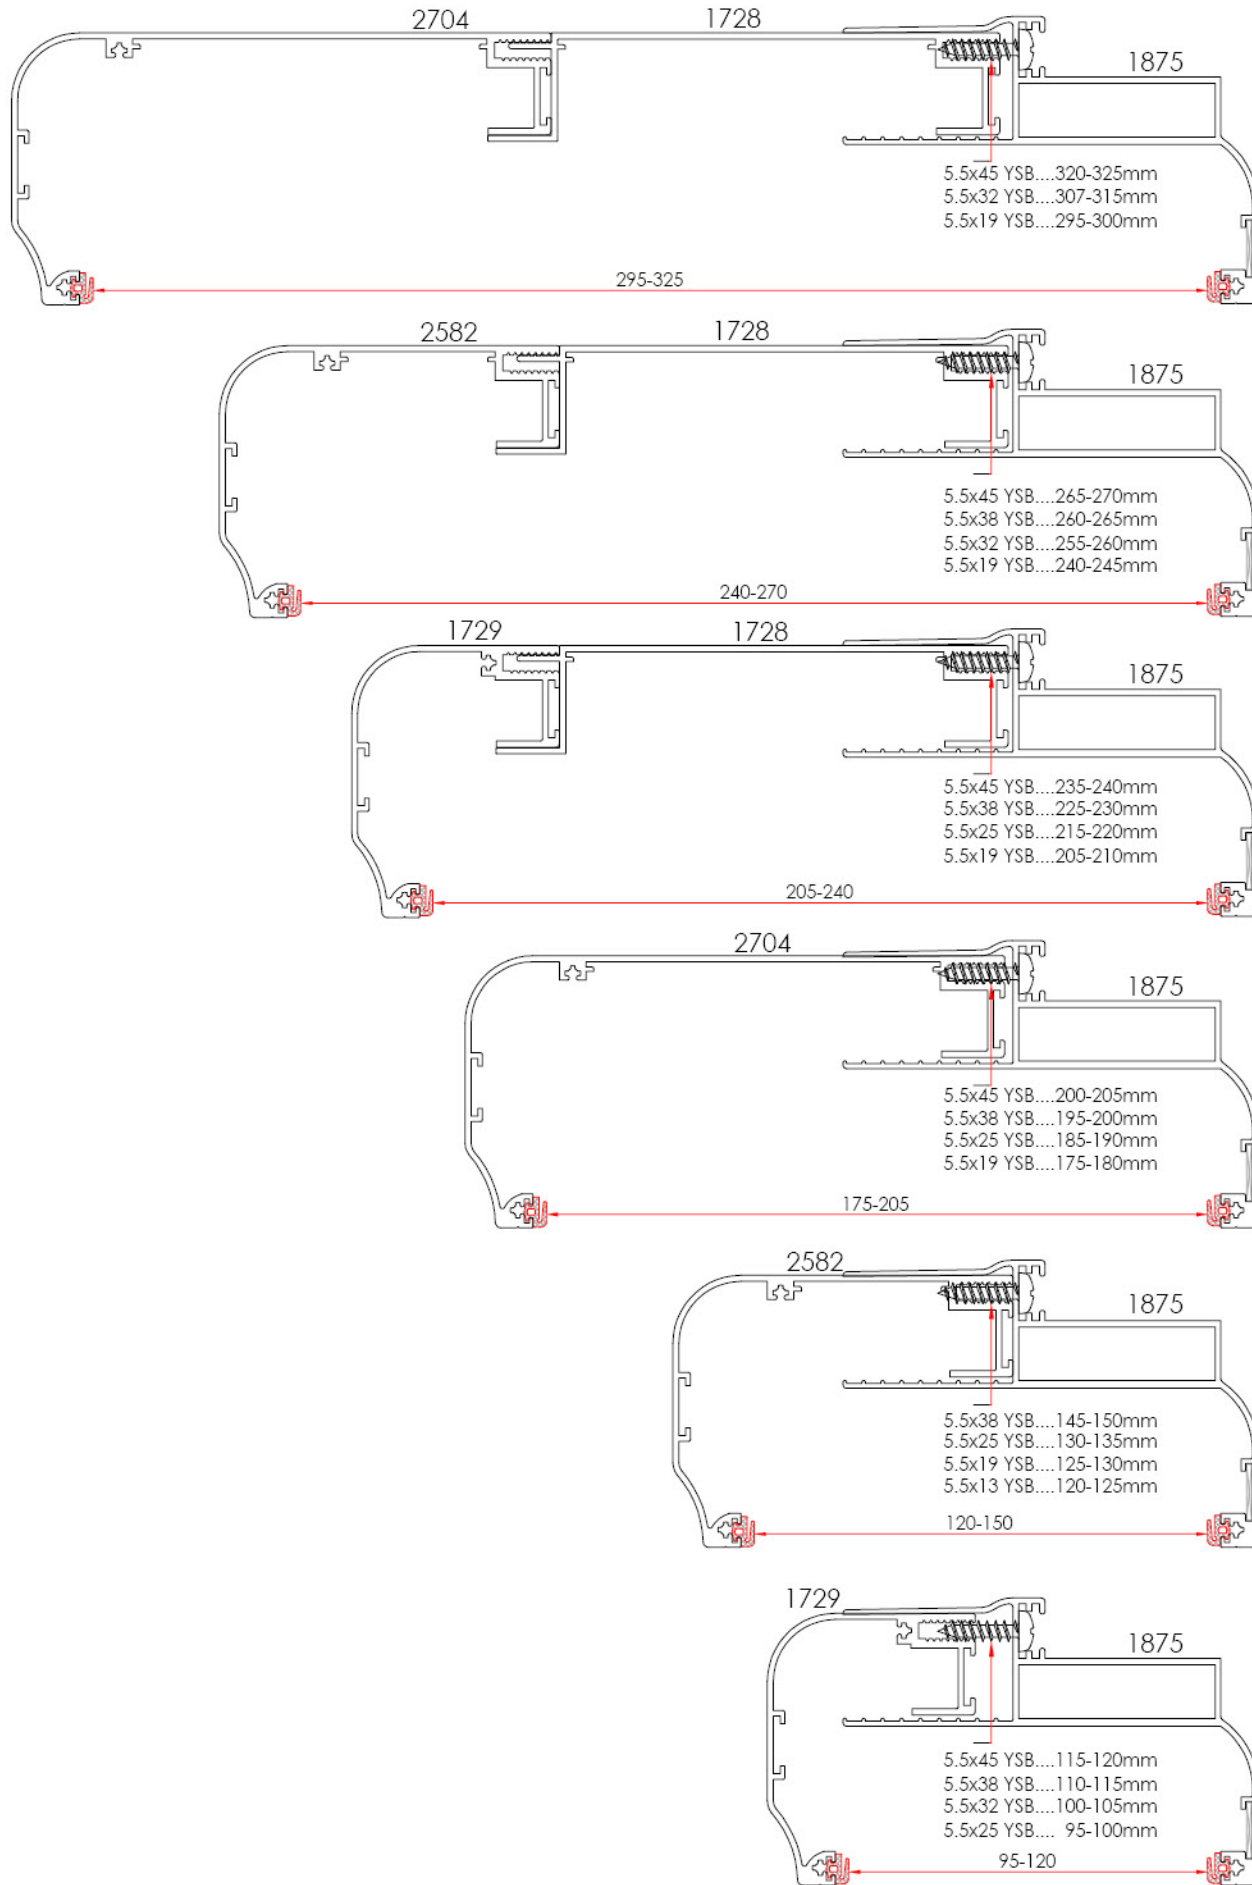

System Code	Profile No	Weight kg/m
1328	1328	3.990

Vent Cover Profile
Kanat Kapak Profili

System Code	Profile No	Weight kg/m
2705	2705	0.293

Door Vent Profile
Kapı kanat profili

System Code	Profile No	Weight kg/m
AO90 V 03	1273	0.842