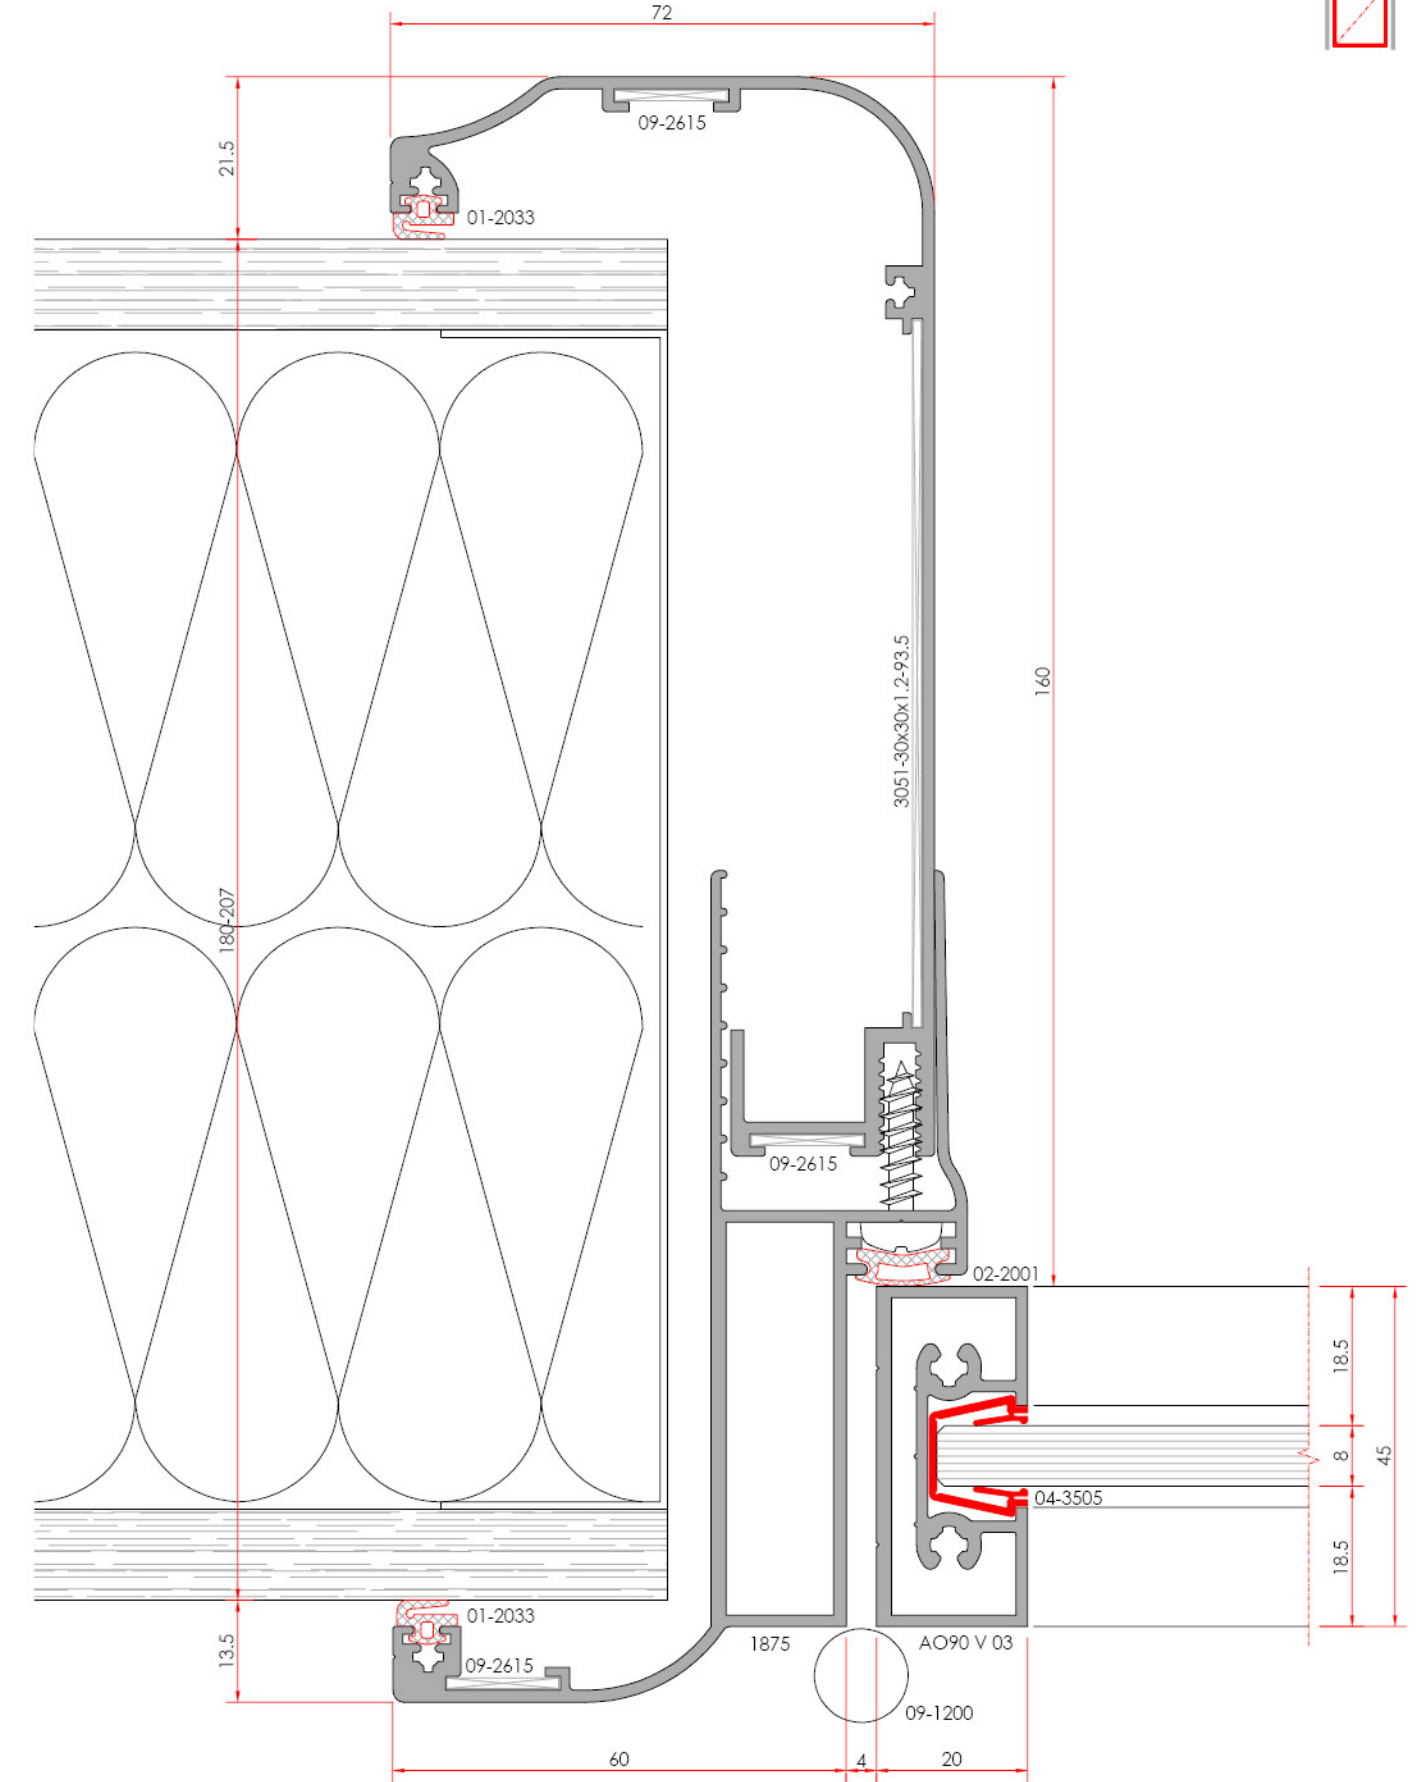

Adjustable Frame Adapter
Ayarlı Kasa Adaptör

System Code	Profile No	Weight kg/m
1728	1728	1.155

Vent Adapter Profile
Kanat Adaptör Profili

System Code	Profile No	Weight kg/m
AO90 A 06	1295	1.796

Corner Wedge Profile
Köşe Takozu

System Code	Profile No	Weight kg/m
1328	1328	3.990

Vent Cover Profile
Kanat Kapak Profili

System Code	Profile No	Weight kg/m
2705	2705	0.293

Door Vent Profile
Kapı kanat profili

System Code	Profile No	Weight kg/m
AO90 V 03	1273	0.842