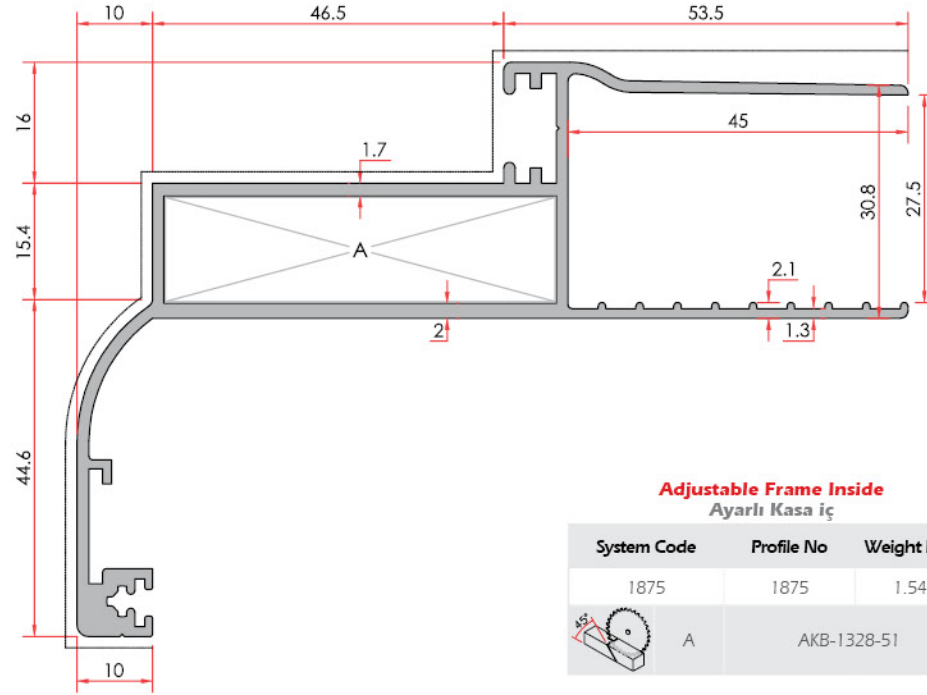

Adjustable Frame Adapter
Ayarlı Kasa Adaptör

System Code	Profile No	Weight kg/m
1728	1728	1.155

Vent Adapter Profile
Kanat Adaptör Profili

System Code	Profile No	Weight kg/m
AO90 A 06	1295	1.796

Corner Wedge Profile
Köşe Takozu

System Code	Profile No	Weight kg/m
1328	1328	3.990

Vent Cover Profile
Kanat Kapak Profili

System Code	Profile No	Weight kg/m
2705	2705	0.293

Door Vent Profile
Kapı kanat profili

System Code	Profile No	Weight kg/m
AO90 V 03	1273	0.842