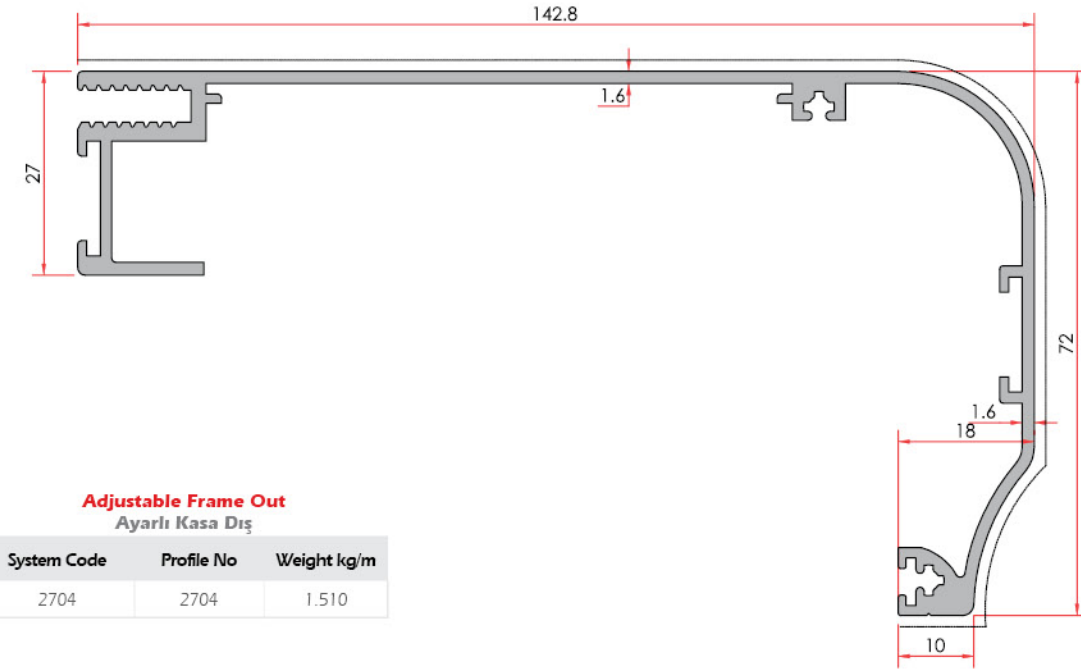

Adjustable Frame Adapter
Ayarlı Kasa Adaptör

System Code	Profile No	Weight kg/m
1728	1728	1.155

Vent Adapter Profile
Kanat Adaptör Profili

System Code	Profile No	Weight kg/m
AO90 A 06	1295	1.796

Corner Wedge Profile
Köşe Takozu