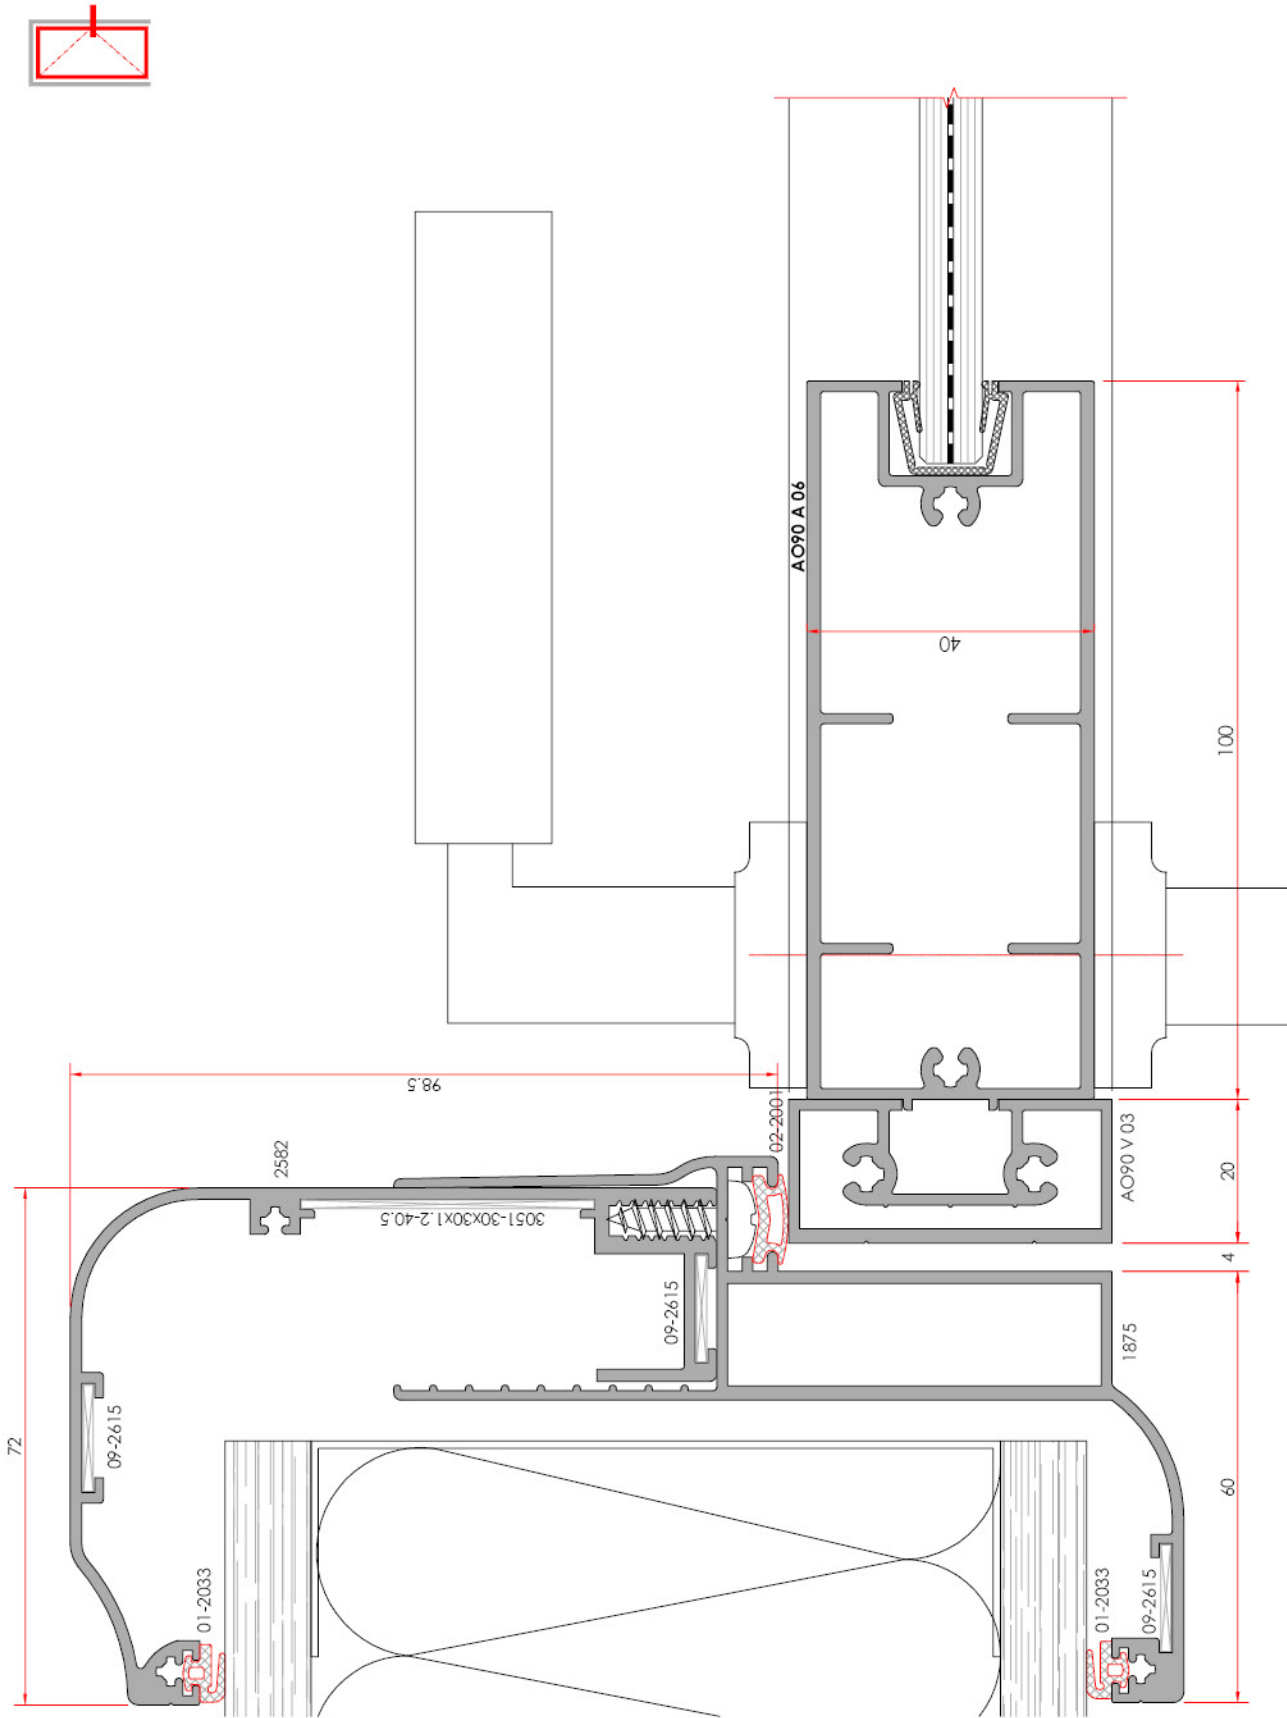

Adjustable Frame Adapter
Ayarlı Kasa Adaptör

System Code	Profile No	Weight kg/m
1728	1728	1.155

Vent Adapter Profile
Kanat Adaptör Profili

System Code	Profile No	Weight kg/m
AO90 A 06	1295	1.796

Corner Wedge Profile
Köşe Takozu

System Code	Profile No	Weight kg/m
1328	1328	3.990

Vent Cover Profile
Kanat Kapak Profili

System Code	Profile No	Weight kg/m
2705	2705	0.293

Door Vent Profile
Kapı kanat profili

System Code	Profile No	Weight kg/m
AO90 V 03	1273	0.842