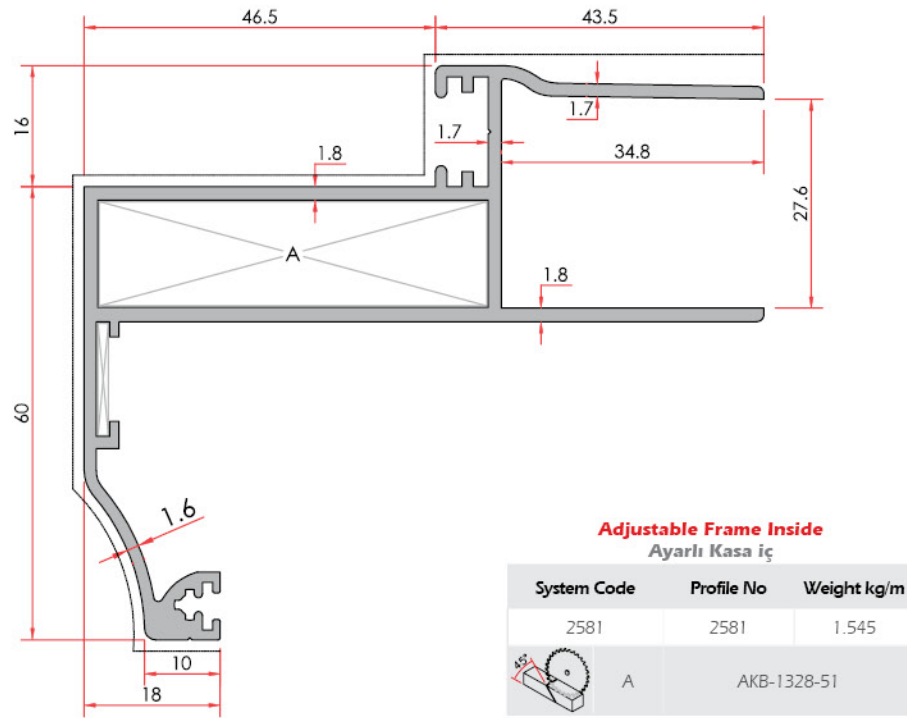

Adjustable Frame Adapter
Ayarlı Kasa Adaptör

System Code	Profile No	Weight kg/m
1728	1728	1.155

Vent Adapter Profile
Kanat Adaptör Profili

System Code	Profile No	Weight kg/m
AO90 A 06	1295	1.796

Corner Wedge Profile
Köşe Takozu