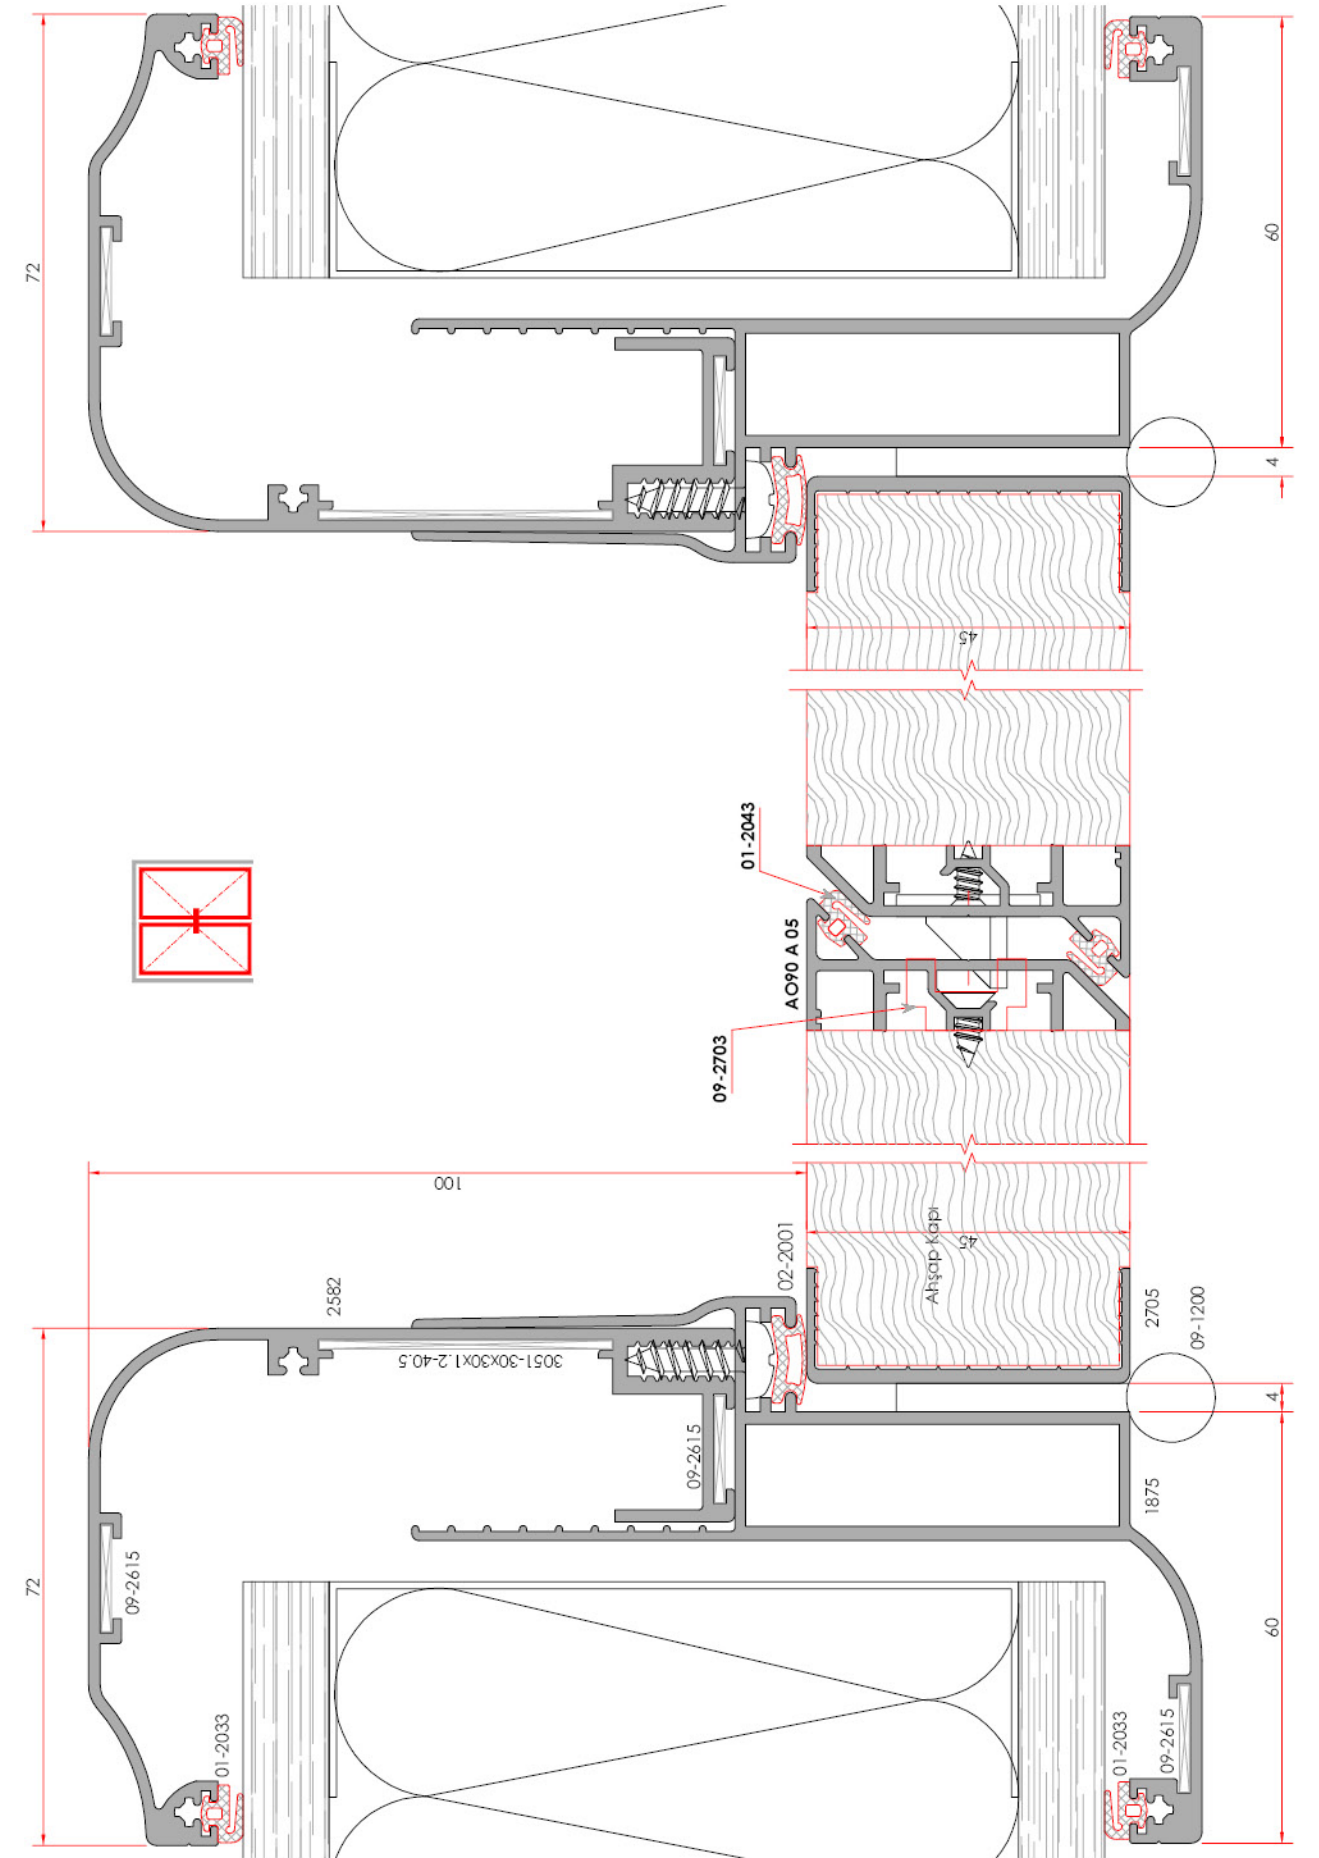

Adjustable Frame Adapter
Ayarlı Kasa Adaptör

System Code	Profile No	Weight kg/m
1728	1728	1.155

Vent Adapter Profile
Kanat Adaptör Profili

System Code	Profile No	Weight kg/m
AO90 A 06	1295	1.796

Corner Wedge Profile
Köşe Takozu

System Code	Profile No	Weight kg/m
1328	1328	3.990

Vent Cover Profile
Kanat Kapak Profili

System Code	Profile No	Weight kg/m
2705	2705	0.293

Door Vent Profile
Kapı kanat profili

System Code	Profile No	Weight kg/m
AO90 V 03	1273	0.842