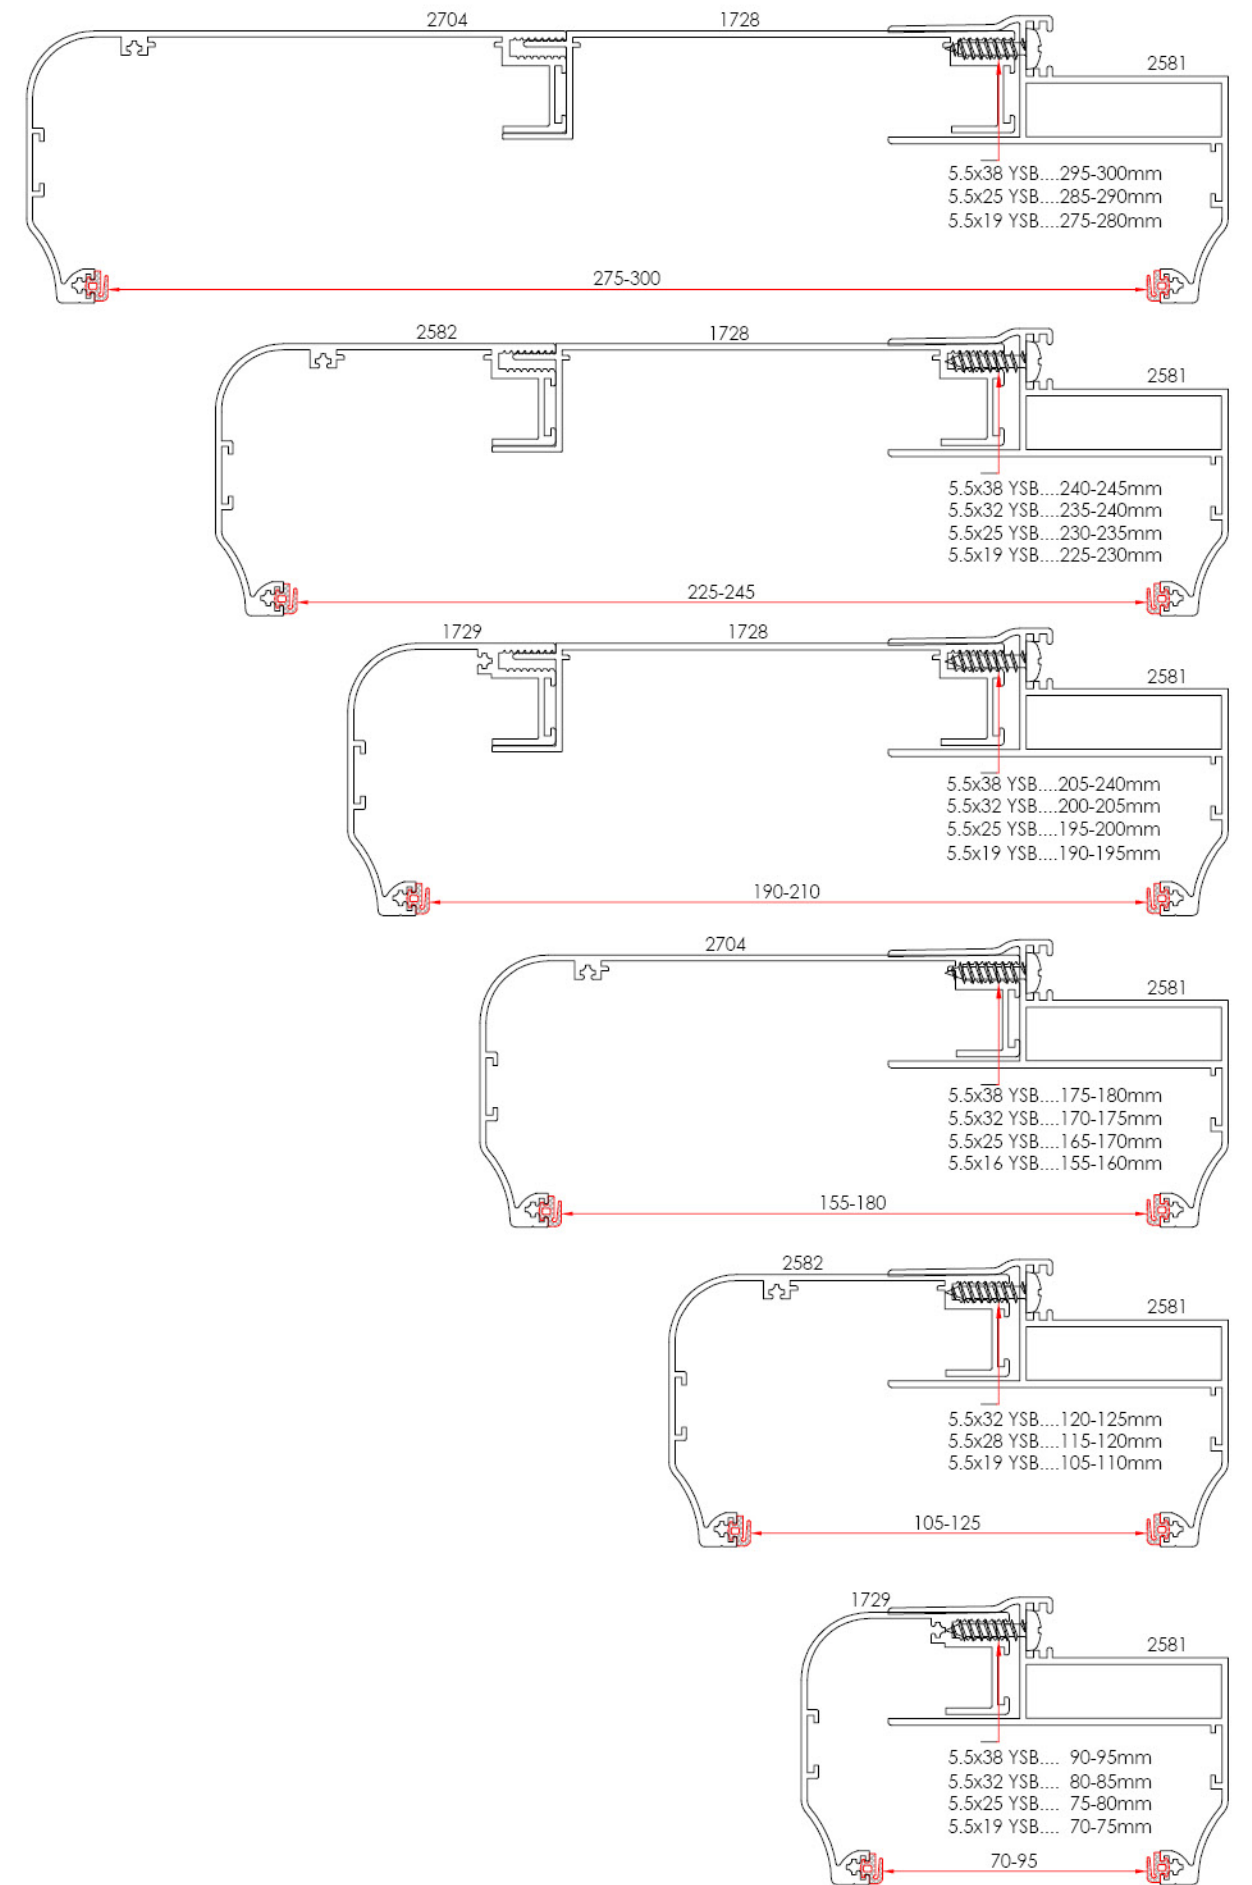

Adjustable Frame Adapter
Ayarlı Kasa Adaptör

System Code	Profile No	Weight kg/m
1728	1728	1.155

Vent Adapter Profile
Kanat Adaptör Profili

System Code	Profile No	Weight kg/m
AO90 A 06	1295	1.796

Corner Wedge Profile
Köşe Takozu

System Code	Profile No	Weight kg/m
1328	1328	3.990

Vent Cover Profile
Kanat Kapak Profili

System Code	Profile No	Weight kg/m
2705	2705	0.293

Door Vent Profile
Kapı kanat profili

System Code	Profile No	Weight kg/m
AO90 V 03	1273	0.842