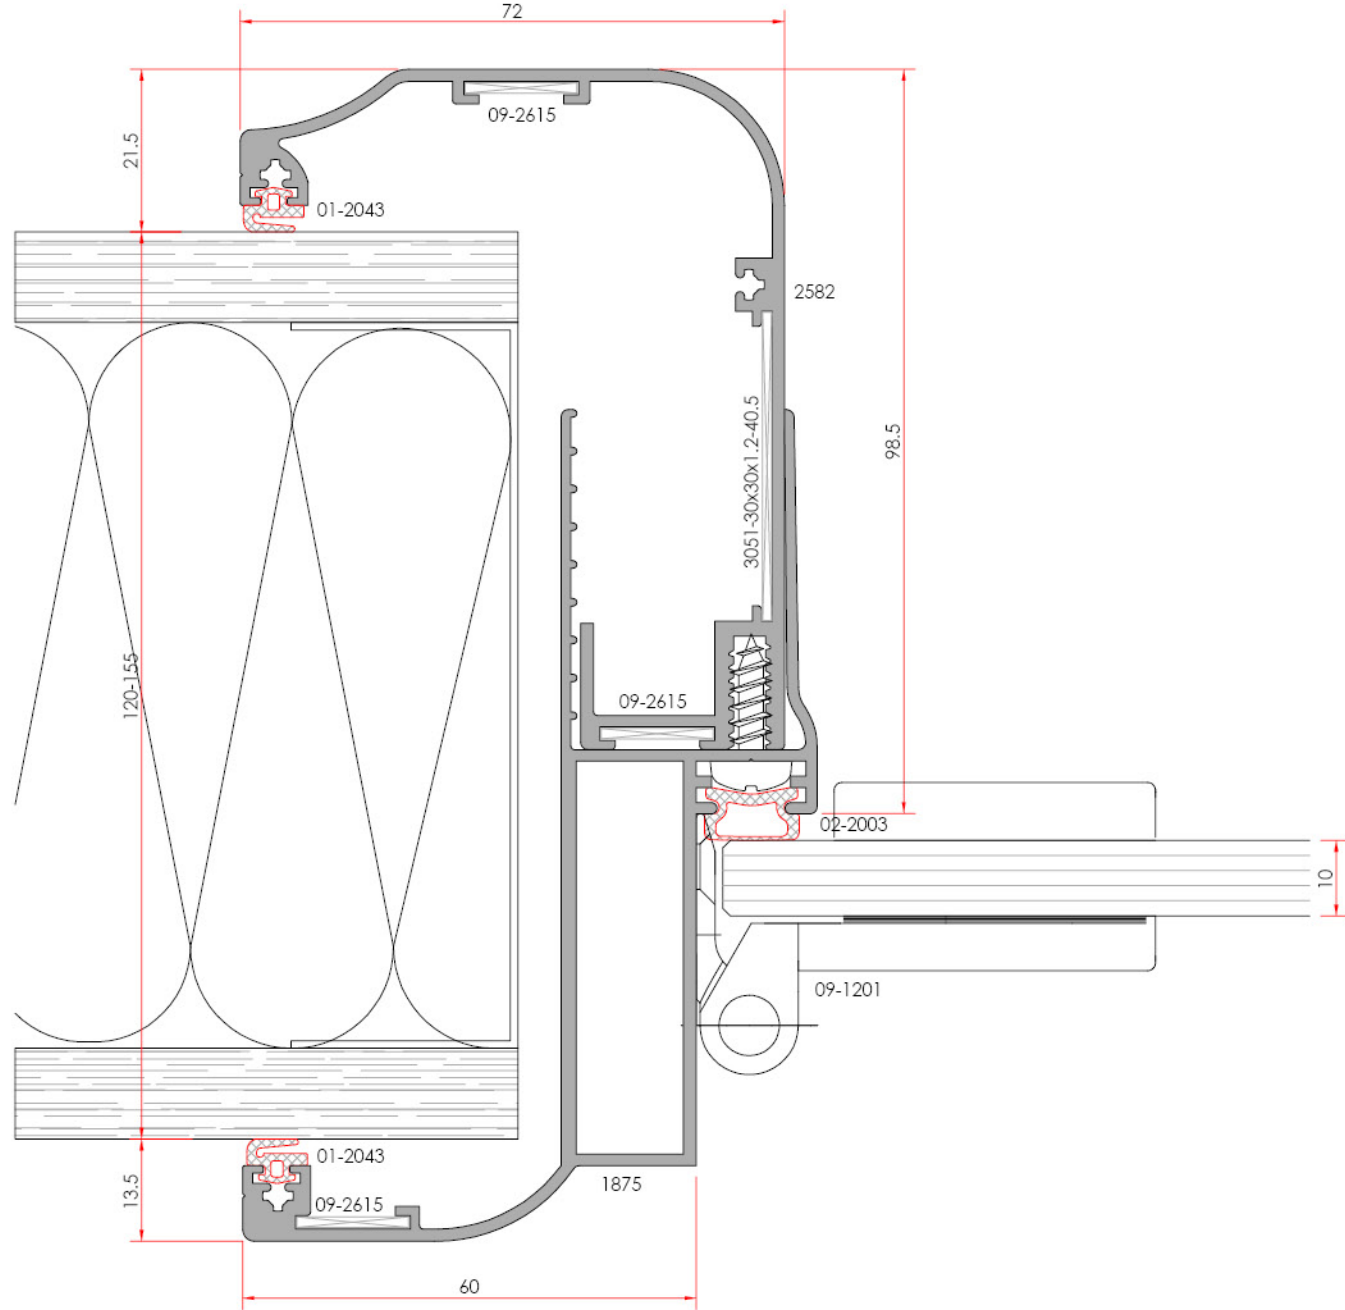

Adjustable Frame Adapter
Ayarlı Kasa Adaptör

System Code	Profile No	Weight kg/m
1728	1728	1.155

Vent Adapter Profile
Kanat Adaptör Profili

System Code	Profile No	Weight kg/m
AO90 A 06	1295	1.796

Corner Wedge Profile
Köşe Takozu

System Code	Profile No	Weight kg/m
1328	1328	3.990

Vent Cover Profile
Kanat Kapak Profili

System Code	Profile No	Weight kg/m
2705	2705	0.293

Door Vent Profile
Kapı kanat profili

System Code	Profile No	Weight kg/m
AO90 V 03	1273	0.842