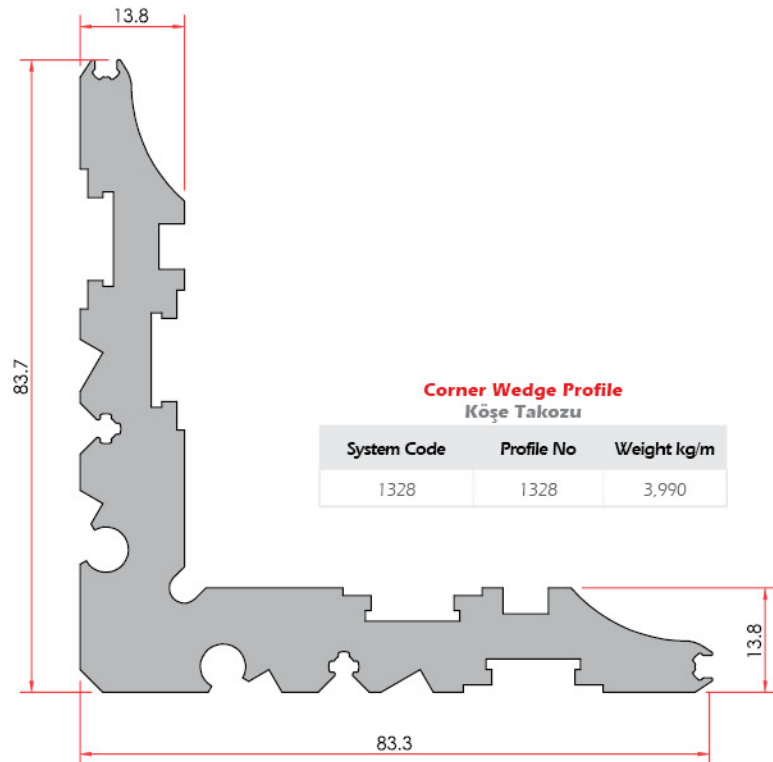

Adjustable Frame Adapter
Ayarlı Kasa Adaptör

System Code	Profile No	Weight kg/m
1728	1728	1.155

Vent Adapter Profile
Kanat Adaptör Profili

System Code	Profile No	Weight kg/m
AO90 A 06	1295	1.796

Corner Wedge Profile
Köşe Takozu