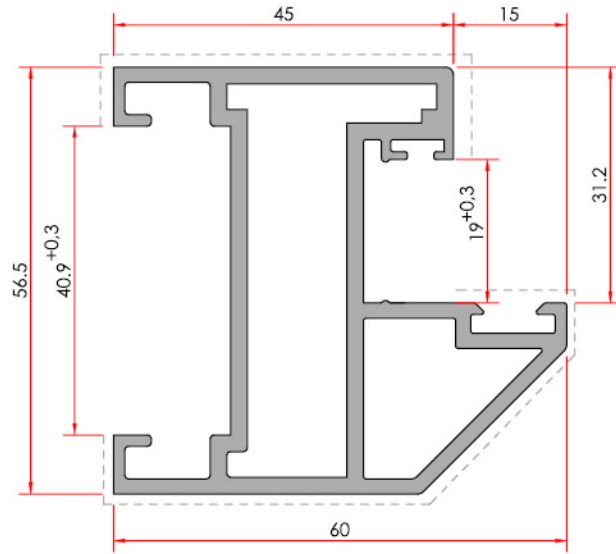

**Base Profile**  
Baza Profili

System Code	Profile No	Weight kg/m
AO40 M 02	-----	1.250

**Adapter Profile**  
Adaptör Profili

System Code	Profile No	Weight kg/m
AO40 A 01	5067	0.450

**Side End Profile**  
Yan Bitiş Profili

System Code	Profile No	Weight kg/m
AO40 M 03	5063	0.561

**Base Cover Profile**  
Baza Kapak Profili

System Code	Profile No	Weight kg/m
AO40 K 01	5066	0.310

**Door Frame Profile**  
Kapı Kasa Profili

System Code	Profile No	Weight kg/m
AO40 K 02	5068	1.716