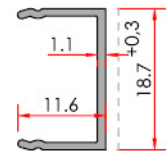

Frame Cover Profile
Kasa Kapak Profili

System Code	Profile No	Weight kg/m
AO40 K 02	5069	0.117