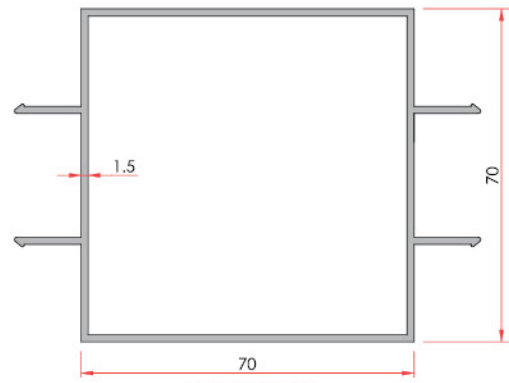

Frame Profile
Kasa Profili

Profile No	Weight kg/m
1244	1.381

Cover Profile
Kapak Profili

Profile No	Weight kg/m
1222	0.229