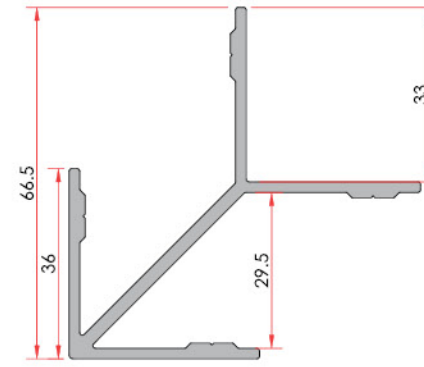

**Panel**  
Tahta Lambiri

Profile No	Weight kg/m
1212	0.640

**Leaf Panel**  
Yaprak Lambiri

Profile No	Weight kg/m
1213	0.358

**Panel Profile**  
Panel Profile

Profile No	Weight kg/m
1242	0.348

**Panel Profile**  
Panel Profile

Profile No	Weight kg/m
1243	0.395

**Narrow Corpal Profile**  
Dar Çavuş Profili

Profile No	Weight kg/m
1270	0.833

**Aldoks Glazing Bead**  
Aldoks Tek Cam Çıtası

Profile No	Weight kg/m
1206	0.252

**Aldoks Thermo Glazing Bead**  
Aldoks Isı Cam Çıtası

Profile No	Weight kg/m
1207	0.244

**Narrow "U" Profile**  
Dar "U" Profili

Profile No	Weight kg/m
1249	1.677

**Wide Corpal Profile**  
Geniş Çavuş Profili

Profile No	Weight kg/m
1248	1.161

**Wide "U" Profile**  
Geniş "U" Profili