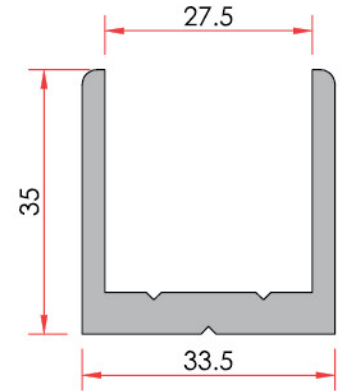

**Panel**  
Tahta Lambiri

Profile No	Weight kg/m
1212	0.640

**Leaf Panel**  
Yaprak Lambiri

Profile No	Weight kg/m
1213	0.358

**Panel Profile**  
Panel Profile

Profile No	Weight kg/m
1242	0.348

**Panel Profile**  
Panel Profile

Profile No	Weight kg/m
1243	0.395

**Narrow Corpal Profile**  
Dar Çavuş Profili

Profile No	Weight kg/m
1270	0.833

**Aldoks Glazing Bead**  
Aldoks Tek Cam Çıtası

Profile No	Weight kg/m
1206	0.252

**Aldoks Thermo Glazing Bead**  
Aldoks Isı Cam Çıtası

Profile No	Weight kg/m
1207	0.244

**Narrow "U" Profile**  
Dar "U" Profili

Profile No	Weight kg/m
1249	1.677

**Wide Corpal Profile**  
Geniş Çavuş Profili

Profile No	Weight kg/m
1248	1.161

**Wide "U" Profile**  
Geniş "U" Profili