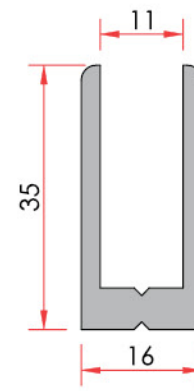

**Panel**  
Tahta Lambiri

Profile No	Weight kg/m
1212	0.640

**Leaf Panel**  
Yaprak Lambiri

Profile No	Weight kg/m
1213	0.358

**Panel Profile**  
Panel Profile

Profile No	Weight kg/m
1242	0.348

**Panel Profile**  
Panel Profile

Profile No	Weight kg/m
1243	0.395

**Narrow Corpal Profile**  
Dar Çavuş Profili

Profile No	Weight kg/m
1270	0.833

**Aldoks Glazing Bead**  
Aldoks Tek Cam Çıtası

Profile No	Weight kg/m
1206	0.252

**Aldoks Thermo Glazing Bead**  
Aldoks Isı Cam Çıtası

Profile No	Weight kg/m
1207	0.244

**Narrow "U" Profile**  
Dar "U" Profili

Profile No	Weight kg/m
1249	1.677

**Wide Corpal Profile**  
Geniş Çavuş Profili

Profile No	Weight kg/m
1248	1.161

**Wide "U" Profile**  
Geniş "U" Profili