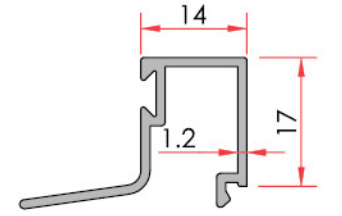

**Panel**  
Tahta Lambiri

Profile No	Weight kg/m
1212	0.640

**Leaf Panel**  
Yaprak Lambiri

Profile No	Weight kg/m
1213	0.358

**Panel Profile**  
Panel Profile

Profile No	Weight kg/m
1242	0.348

**Panel Profile**  
Panel Profile

Profile No	Weight kg/m
1243	0.395

**Narrow Corpal Profile**  
Dar Çavuş Profili

Profile No	Weight kg/m
1270	0.833

**Aldoks Glazing Bead**  
Aldoks Tek Cam Çıtası

Profile No	Weight kg/m
1206	0.252

**Aldoks Thermo Glazing Bead**  
Aldoks Isı Cam Çıtası

Profile No	Weight kg/m
1207	0.244

**Narrow "U" Profile**  
Dar "U" Profili

Profile No	Weight kg/m
1249	1.677

**Wide Corpal Profile**  
Geniş Çavuş Profili

Profile No	Weight kg/m
1248	1.161

**Wide "U" Profile**  
Geniş "U" Profili