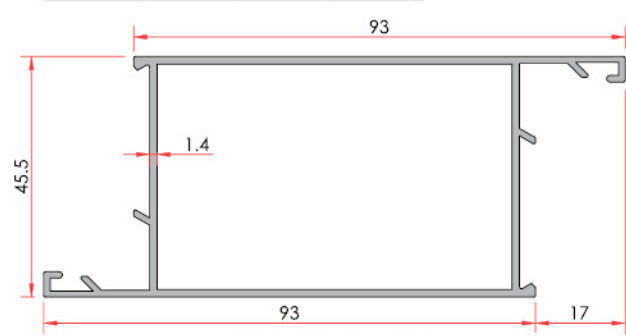

Profile No	Weight kg/m
1245	0.423

**Aldoks Narrow Vent**  
Aldoks Dar Kanat

Profile No	Weight kg/m
1200	0.772
Jxx cm <sup>2</sup>	14.3
Jxx cm <sup>2</sup>	6.28

**Door Frame Profile**  
Kapı Kasa Profili

Profile No	Weight kg/m
1220	1.020

**Aldoks Door Adapter**  
Aldoks Kapı Adaptör

Profile No	Weight kg/m
1262	0.525

**Aldoks Wide Door Vent**  
Aldoks Geniş Kapı Kanat

Profile No	Weight kg/m
1210	1.133
Jxx cm <sup>2</sup>	41.9
Jxx cm <sup>2</sup>	13.7

**Panel**  
Tahta Lambiri

Profile No	Weight kg/m
1212	0.640

**Leaf Panel**  
Yaprak Lambiri

Profile No	Weight kg/m
1213	0.358

**Panel Profile**  
Panel Profile

Profile No	Weight kg/m
1242	0.348

**Panel Profile**  
Panel Profile