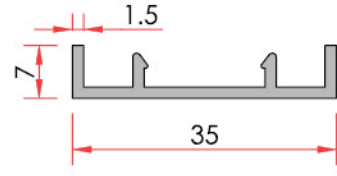

Cover Profile
Kapak Profili

Profile No	Weight kg/m
1222	0.229